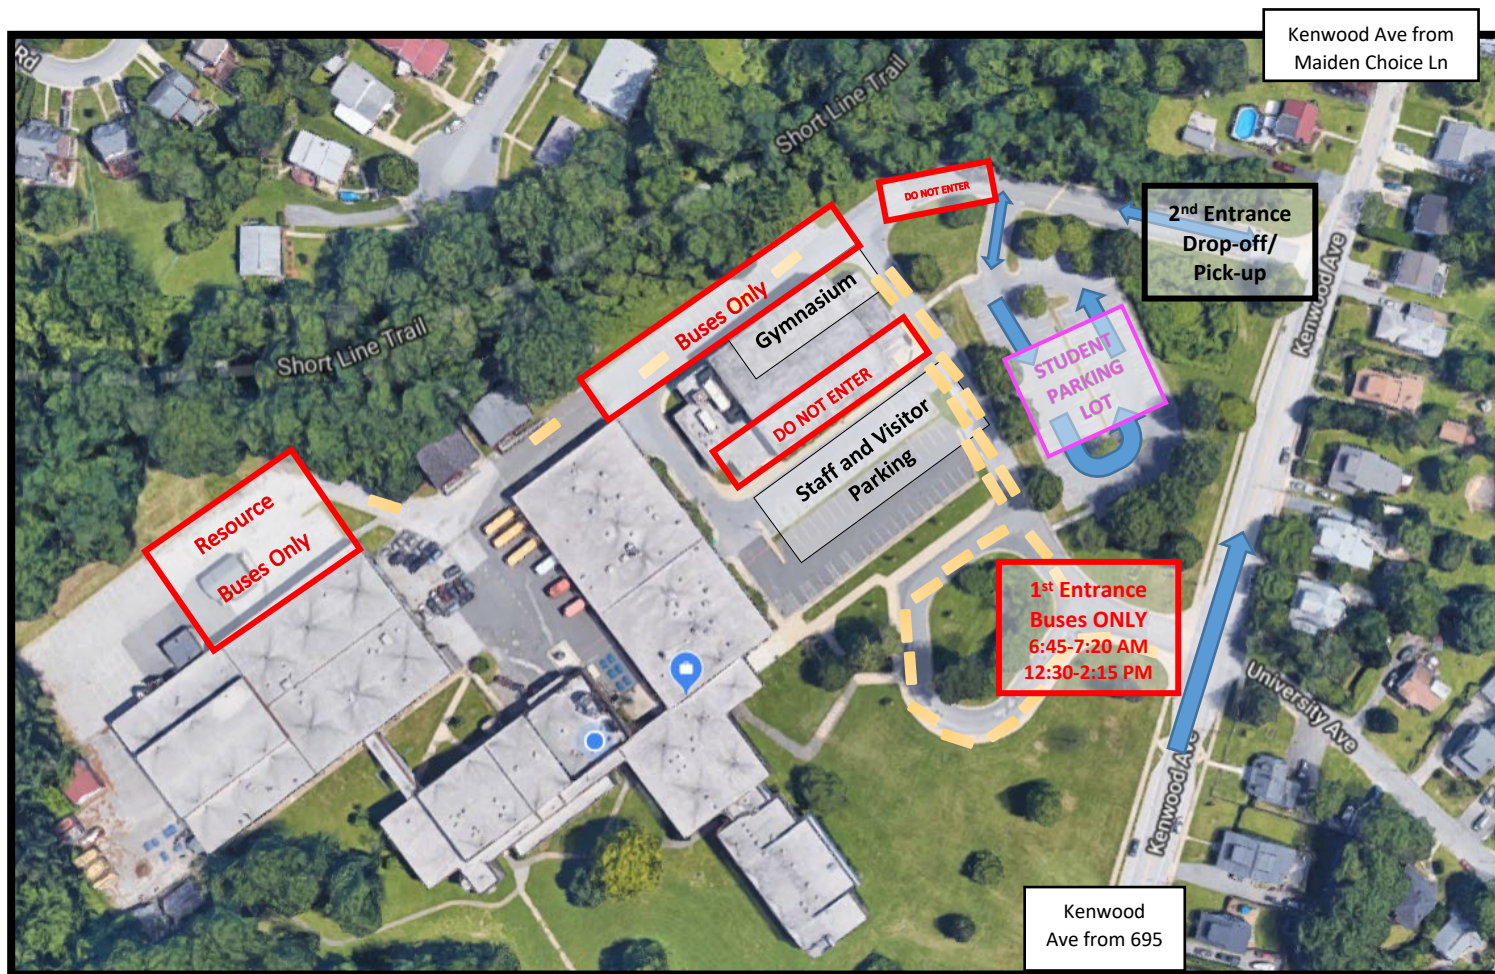

## AM Drop-off and PM Pick-up Routes and Guidelines

For safety, student drop-off and pick-up by car, must occur in the **Student Parking Lot**. The traffic pattern runs **one way**.

To reach the **Student Parking Lot**, drivers must enter and exit the school campus from the second entrance on Kenwood Ave.

After buses exit at 7:20 AM 2:10 PM, students may be picked up in the bus loop.

**No cars** should park in the bus loop **from 12:30 PM - 2:15 PM**. School buses will be parked in loop and in main entrance/exit routes, **no cars will be able to enter or exit** until after the buses leave.