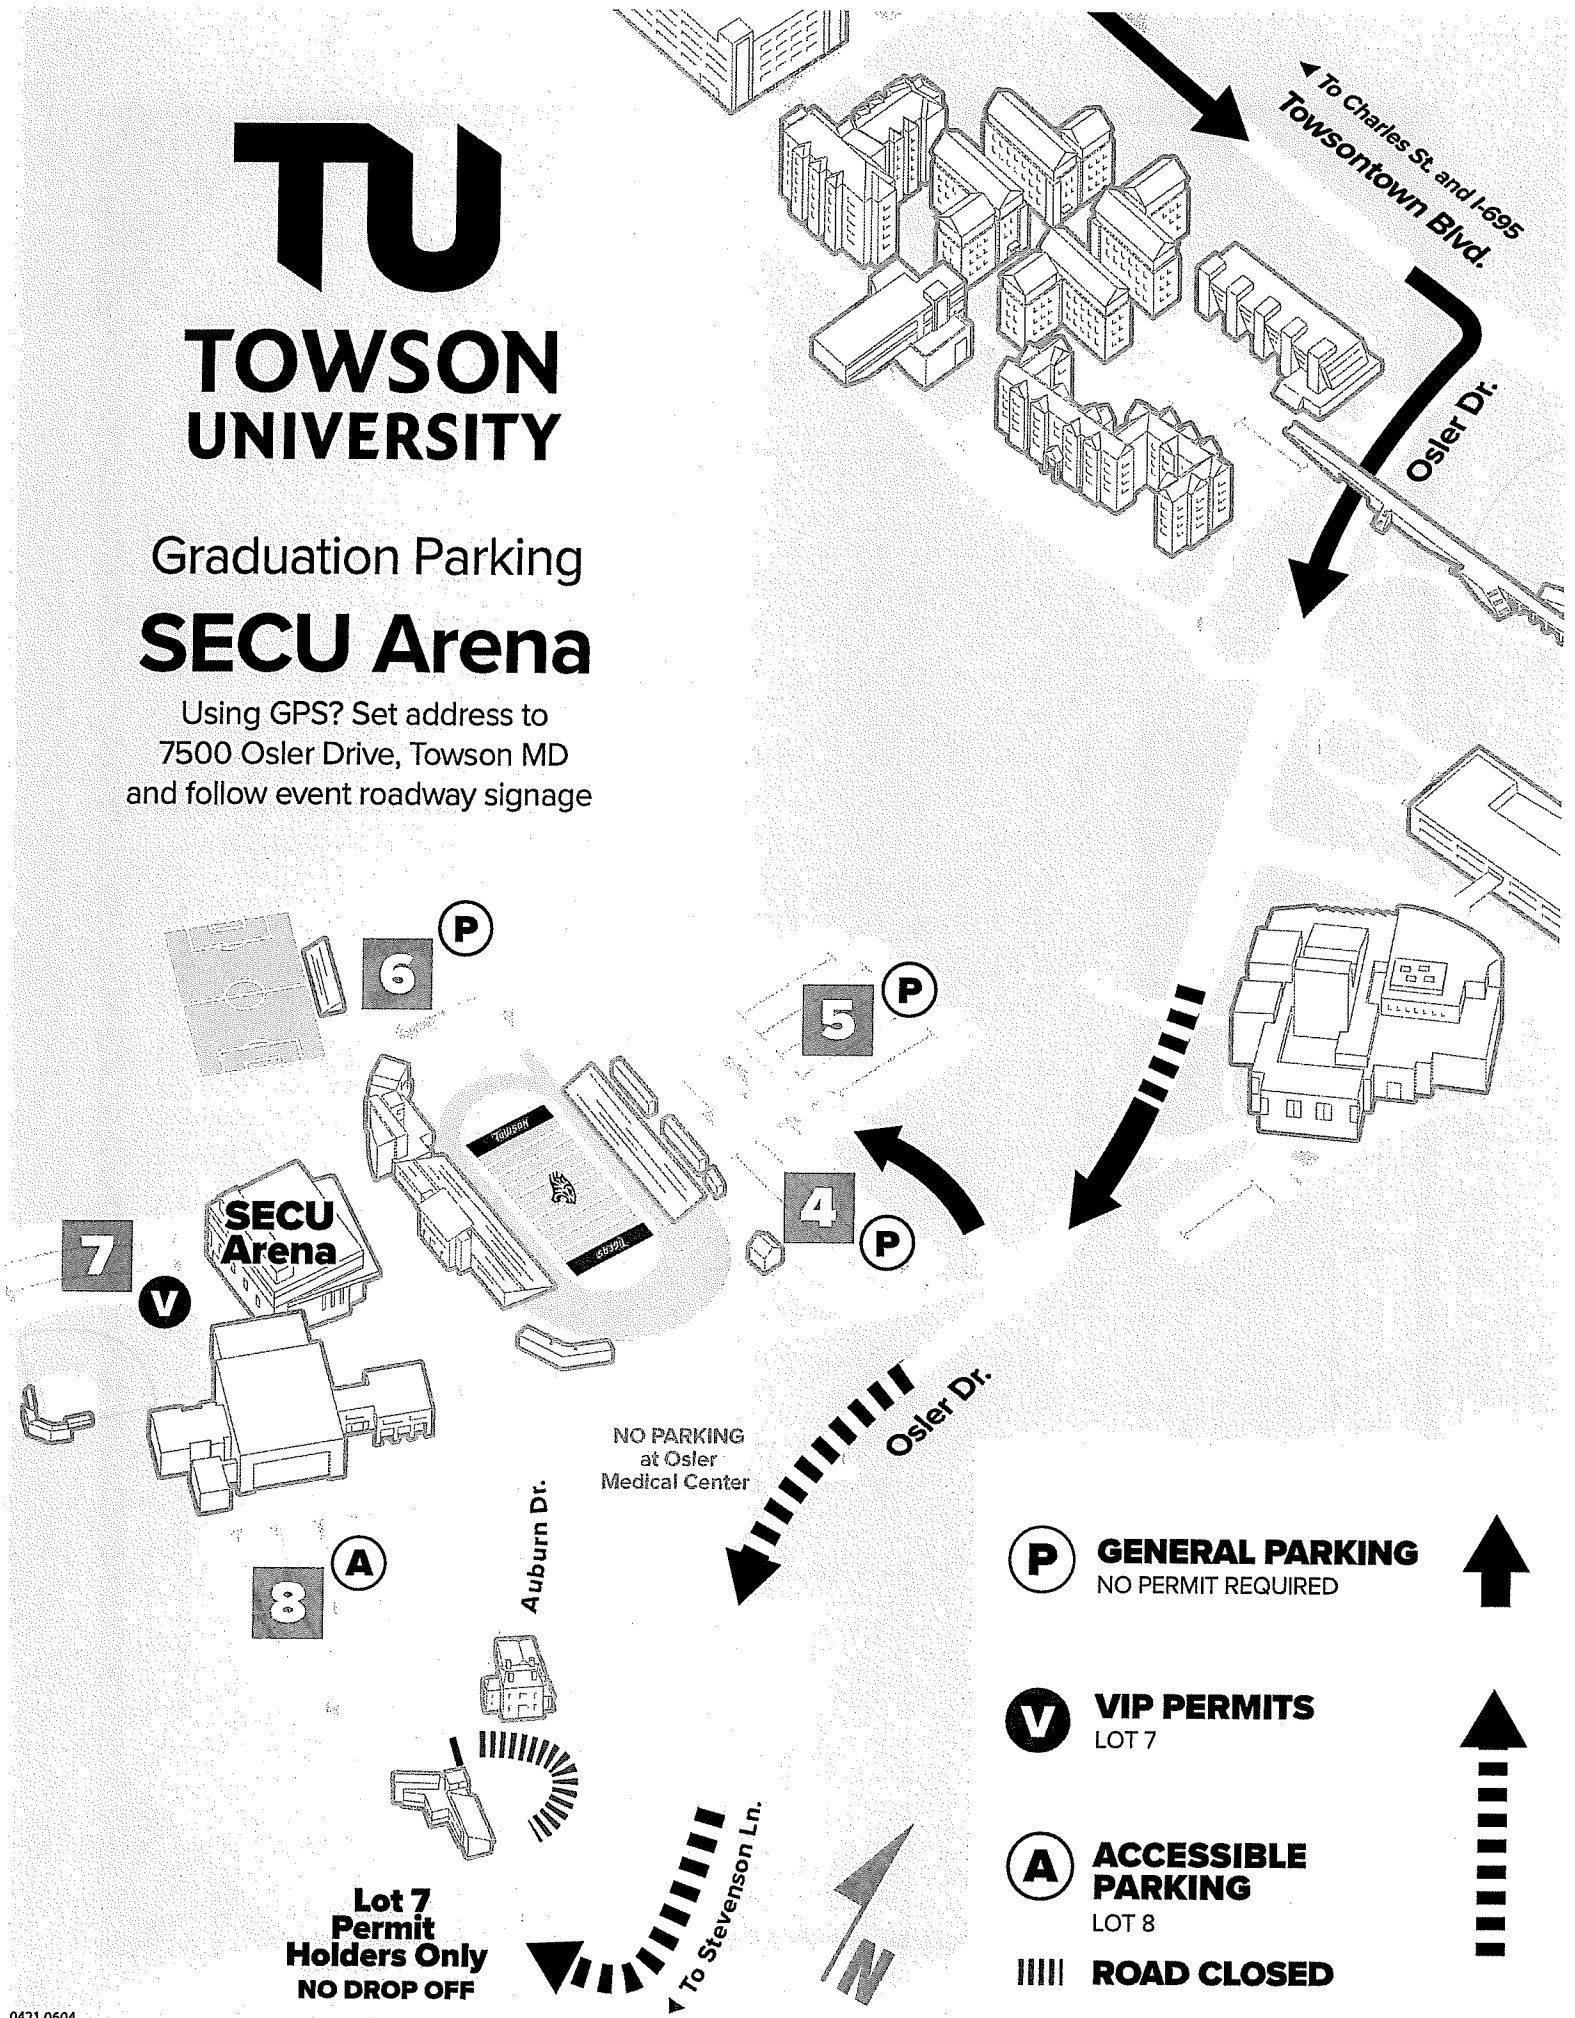

TU TOWSON UNIVERSITY

Graduation Parking SECU Arena

Using GPS? Set address to
7500 Osler Drive, Towson MD
and follow event roadway signage

- P** GENERAL PARKING
NO PERMIT REQUIRED
- V** VIP PERMITS
LOT 7
- A** ACCESSIBLE PARKING
LOT 8
- ROAD CLOSED

**Lot 7
Permit
Holders Only
NO DROP OFF**

2021 BCPS High School Graduations